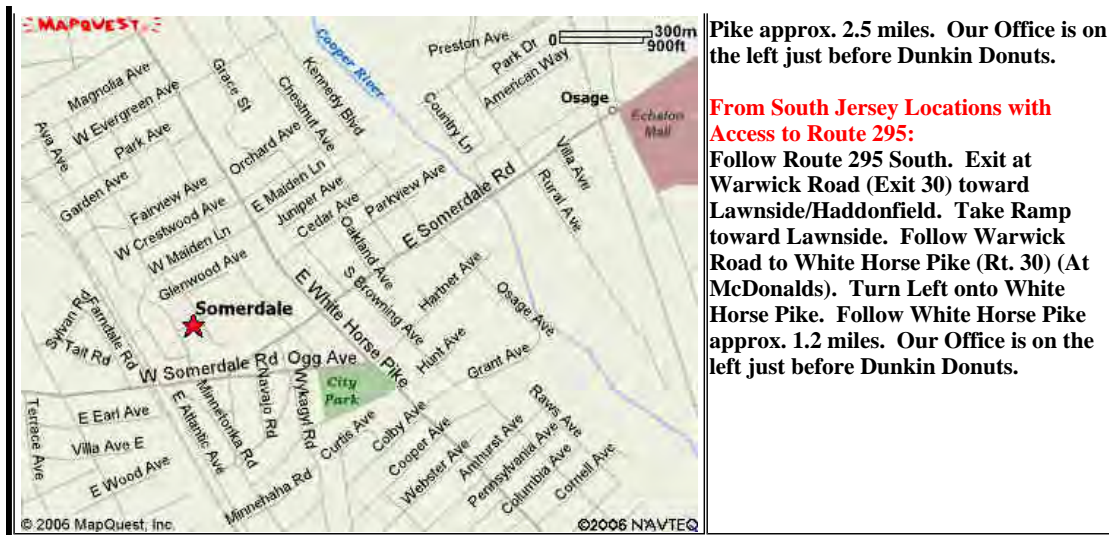

For other questions or other country related information, please direct your correspondence to our Director, [Sonia Baxter](#).

You can visit us at our Somerdale Location: We are at 144 South White Horse Pike.

Area Location Map	Directions
	<p>From Delaware/Southern Locations or New York/Northern Locations with Access to the New Jersey Turnpike: Follow Turnpike North (from Southern Locations) or South (From Northern Locations). Leave Turnpike at Exit 3. Follow Rt. 168 North toward Camden/Philadelphia. Merge onto I-295 North toward Trenton. Merge onto White Horse Pike (Rt. 30) (Exit 29A) South toward Lawnside/Berlin. Follow White Horse Pike approx. 2.5 miles. Our Office is on the left just before Dunkin Donuts.</p> <p>From Philadelphia and Pennsylvania Locations: Follow Route 676 East. Route 676 becomes Route 76 East into New Jersey. Take the US 130 South Exit toward Brooklawn/Westville. Merge onto Route 295 North toward Trenton. Merge onto White Horse Pike (Rt. 30) (Exit 29A) South toward Lawnside/Berlin. Follow White Horse</p>
<p>Office Location Map</p>	

Pike approx. 2.5 miles. Our Office is on the left just before Dunkin Donuts.

From South Jersey Locations with Access to Route 295:

Follow Route 295 South. Exit at Warwick Road (Exit 30) toward Lawnside/Haddonfield. Take Ramp toward Lawnside. Follow Warwick Road to White Horse Pike (Rt. 30) (At McDonalds). Turn Left onto White Horse Pike. Follow White Horse Pike approx. 1.2 miles. Our Office is on the left just before Dunkin Donuts.